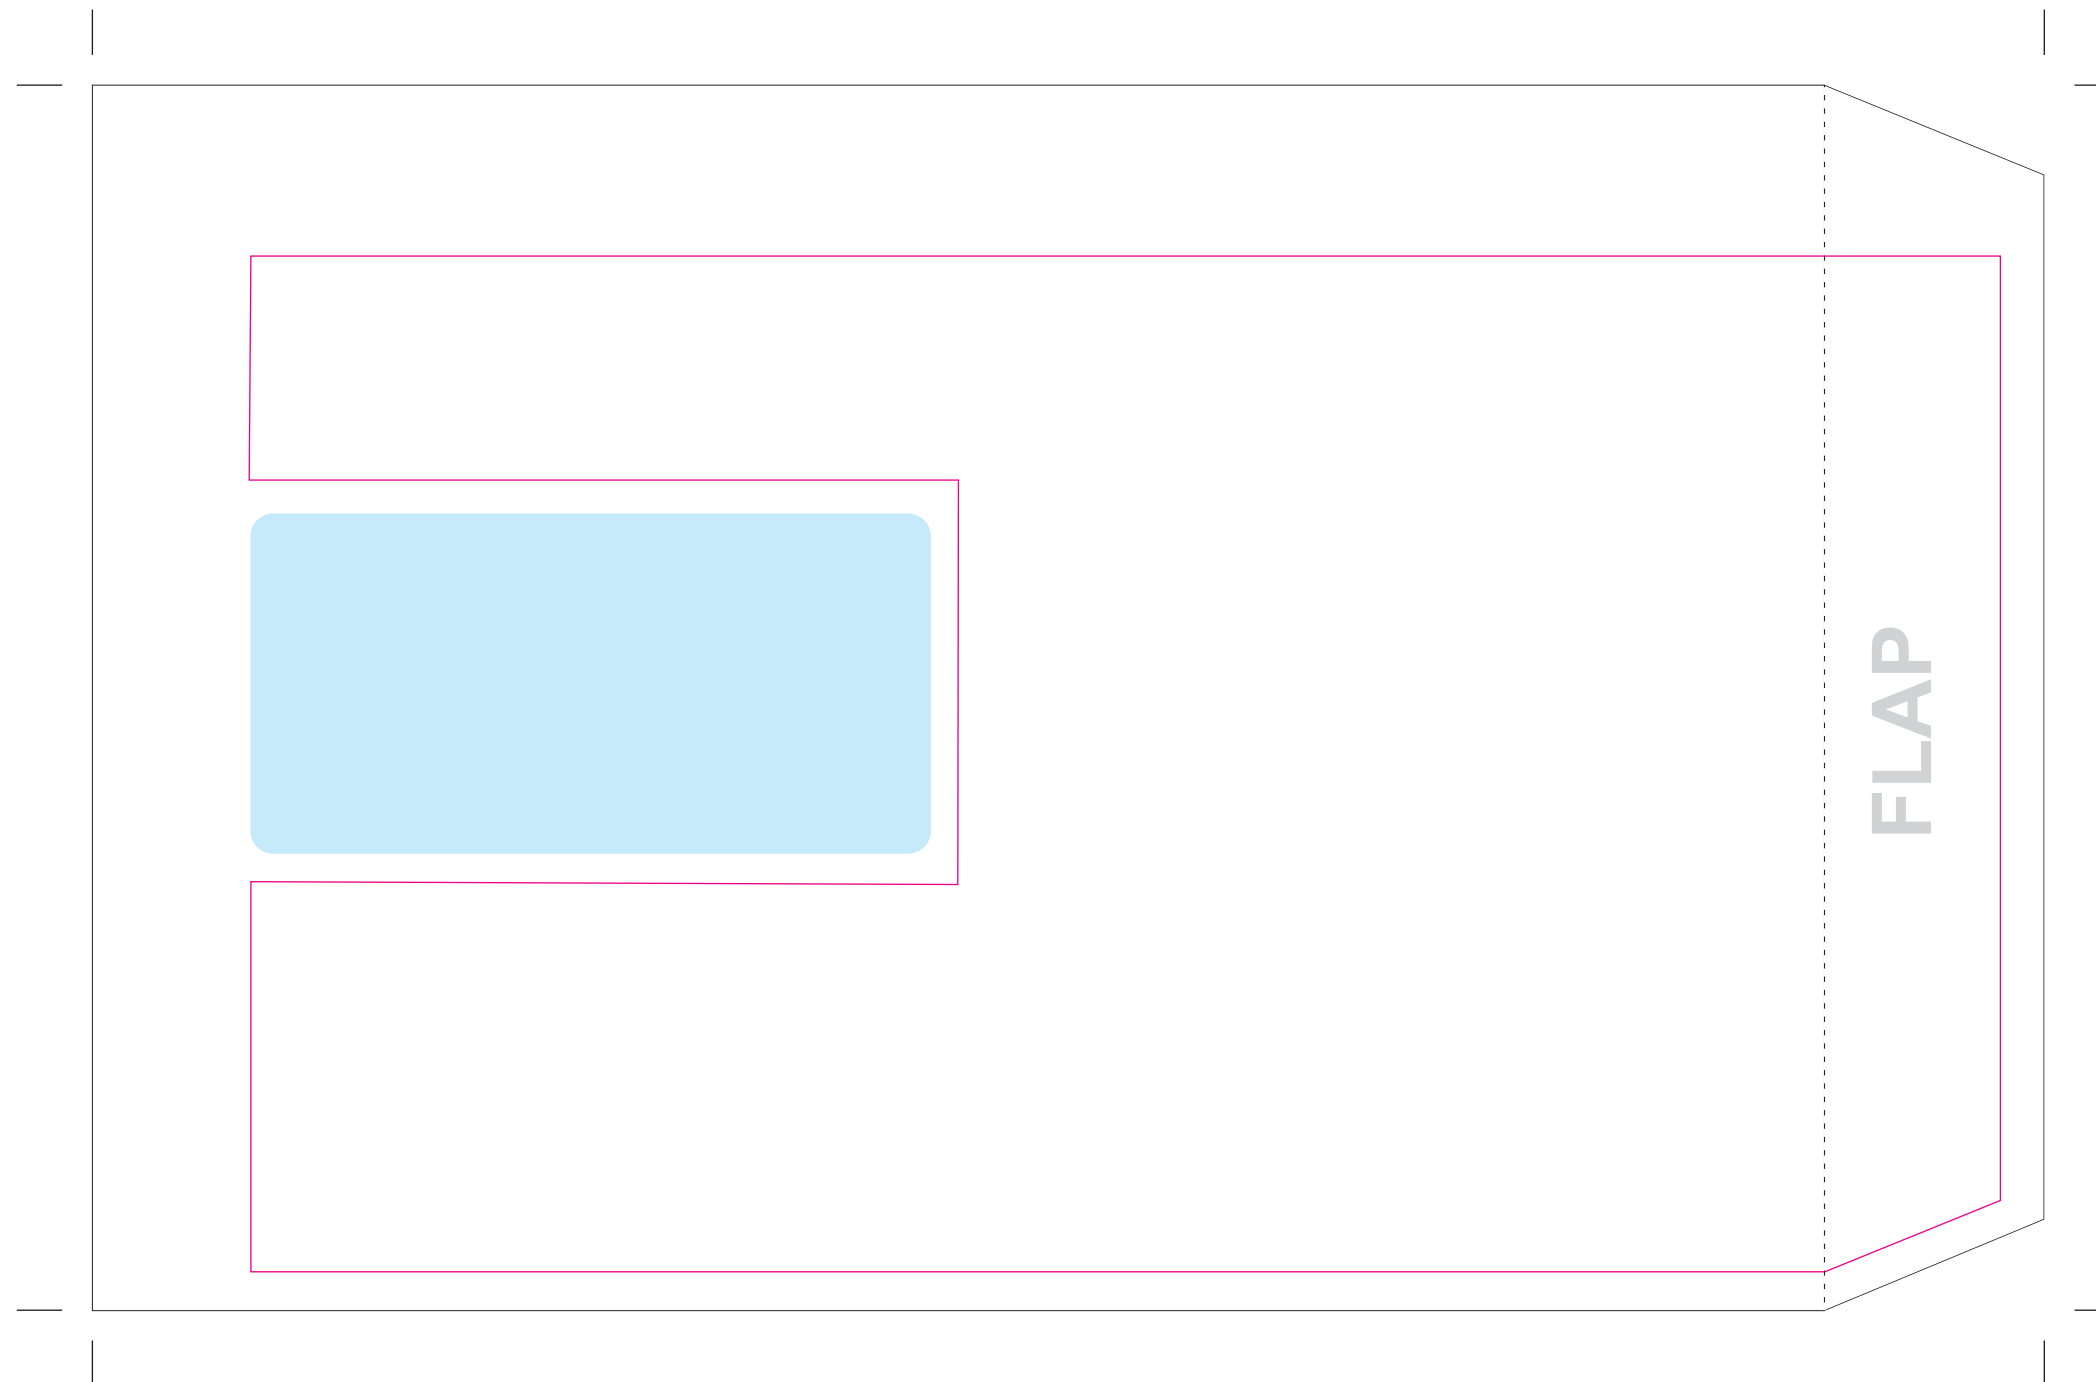

Finished Size - 162mm x 229mm  
Flat Size inc Flap - 162mm x 258mm  
Flap Size - 162mm x 29mm  
Keep all artwork/text inside the pink lines

**Pre-made Envelope - C5 Window**

— Finished Size      ■ Window  
..... Flap  
— Print Area/Text Limit/Quiet Border