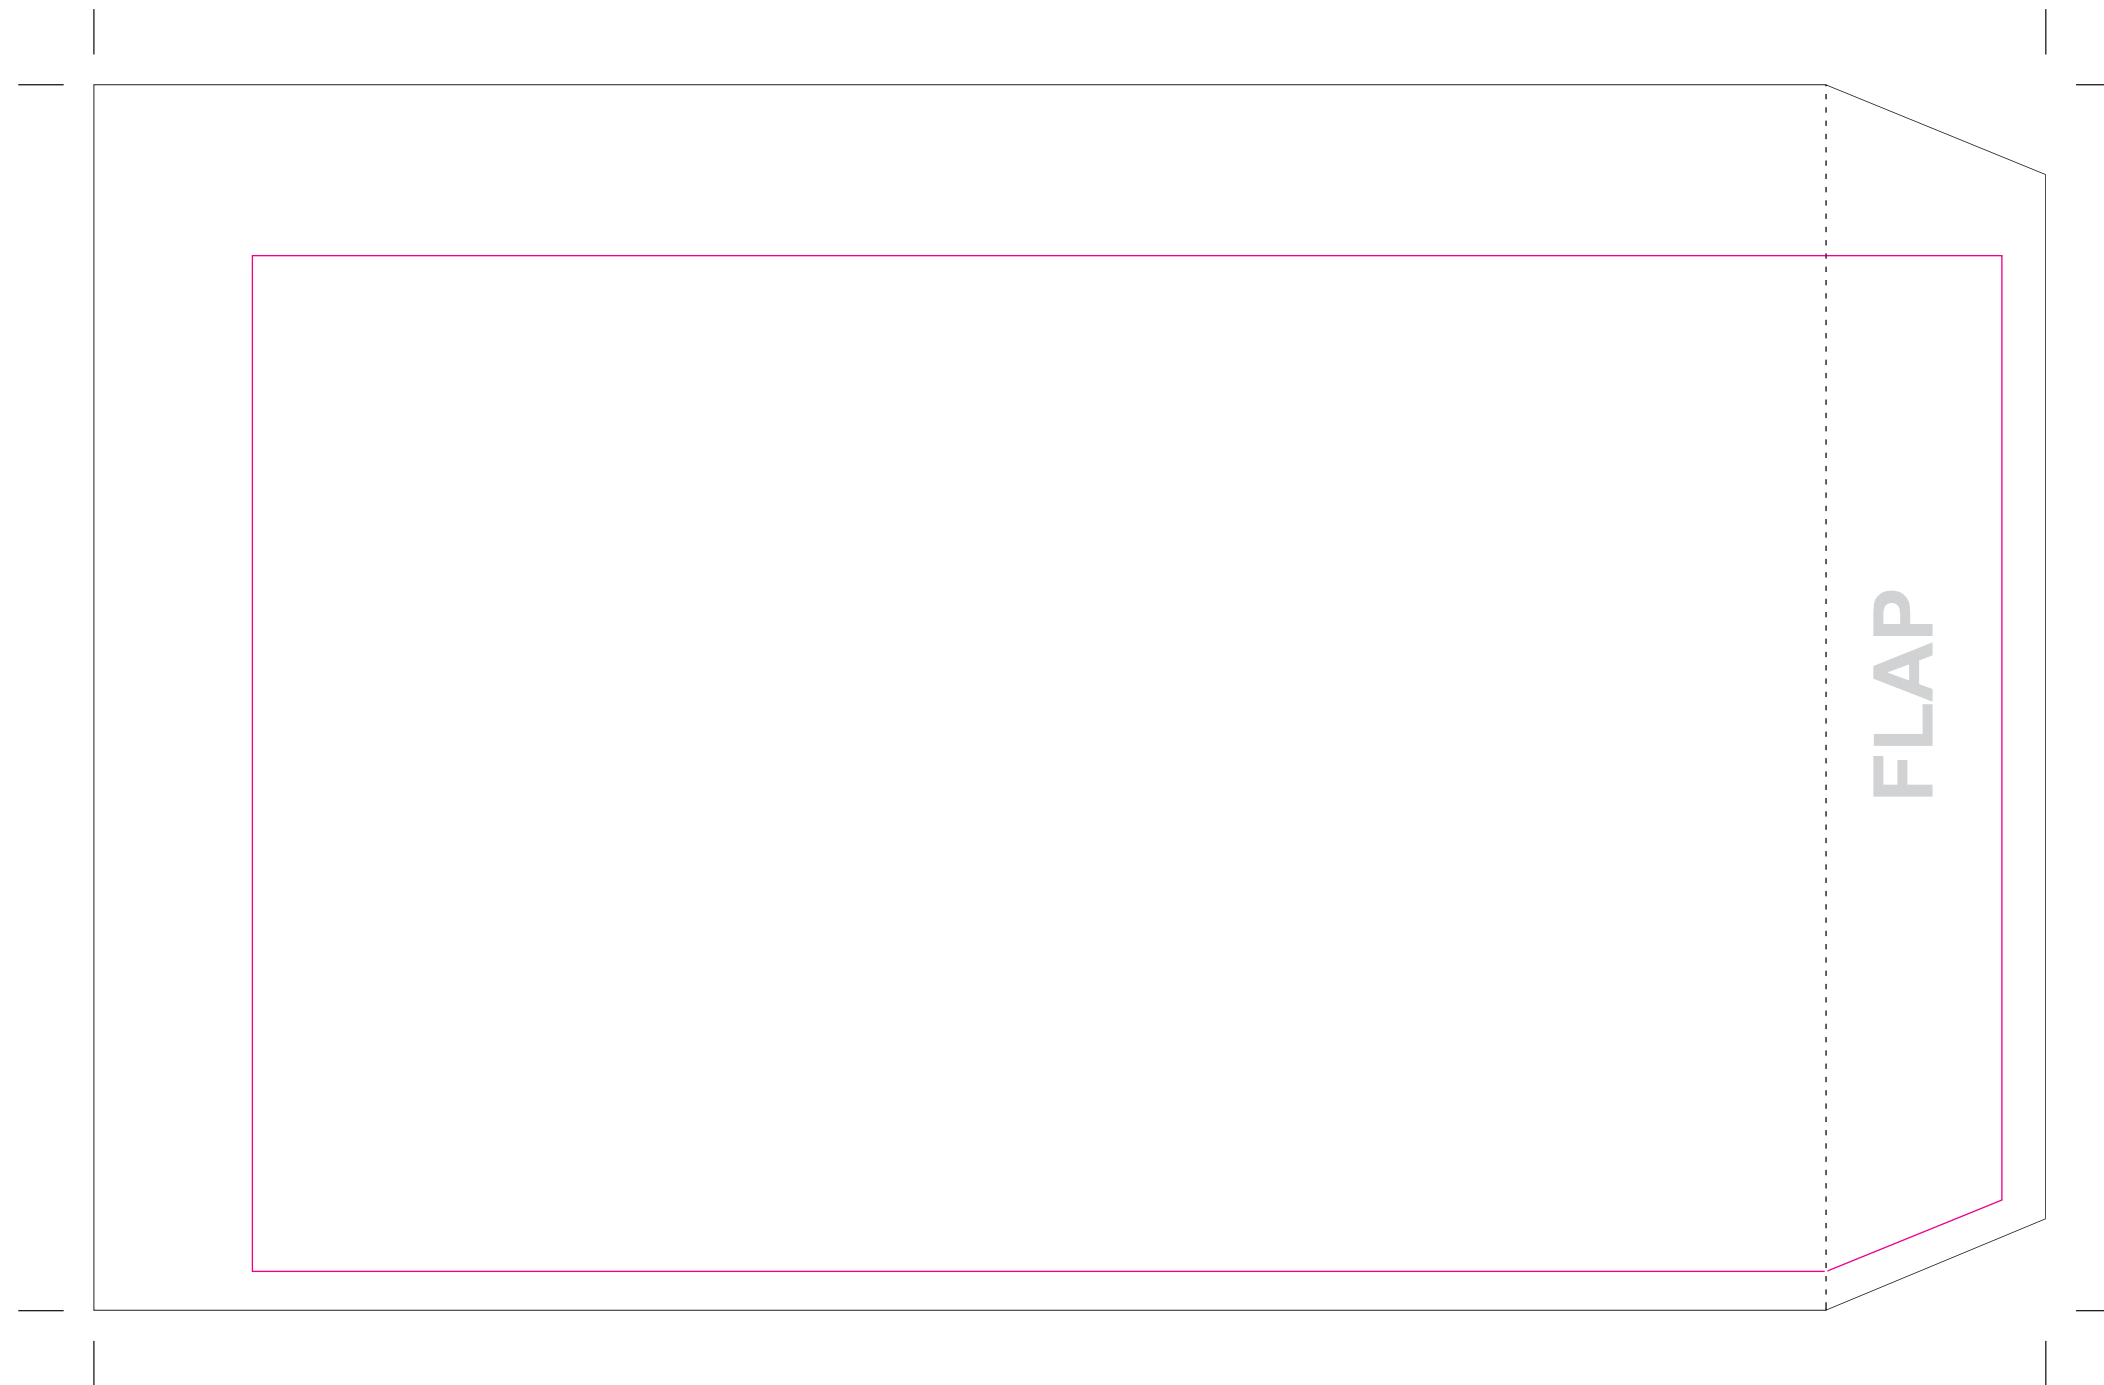

Finished Size - 162mm x 229mm  
Flat Size inc Flap - 162mm x 258mm  
Flap Size - 162mm x 29mm  
Keep all artwork/text inside the pink lines

**Pre-made Envelope - C5**

- Finished Size
- ..... Flap
- Print Area/Text Limit/Quiet Border