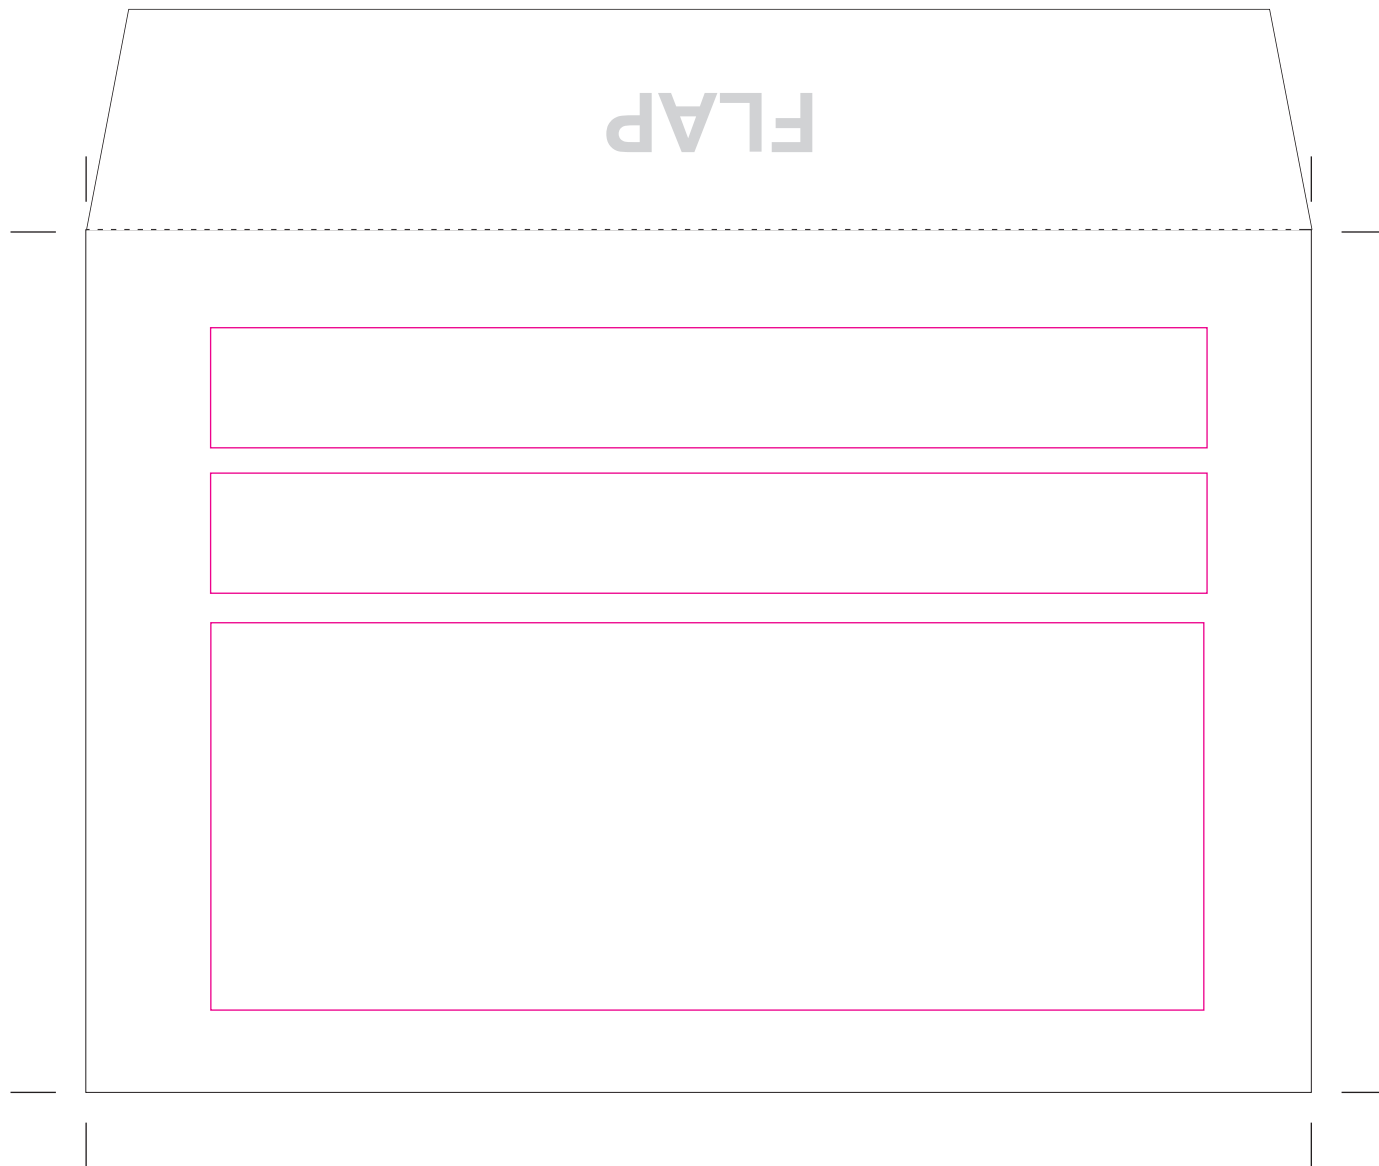

Finished Size - 114mm x 162mm

Flap cannot be printed on

Keep all artwork/text inside the pink lines

Pre-made Envelope - C6

- Finished Size
- - - - - Flap
- Print Area/Text Limit/Quiet Border