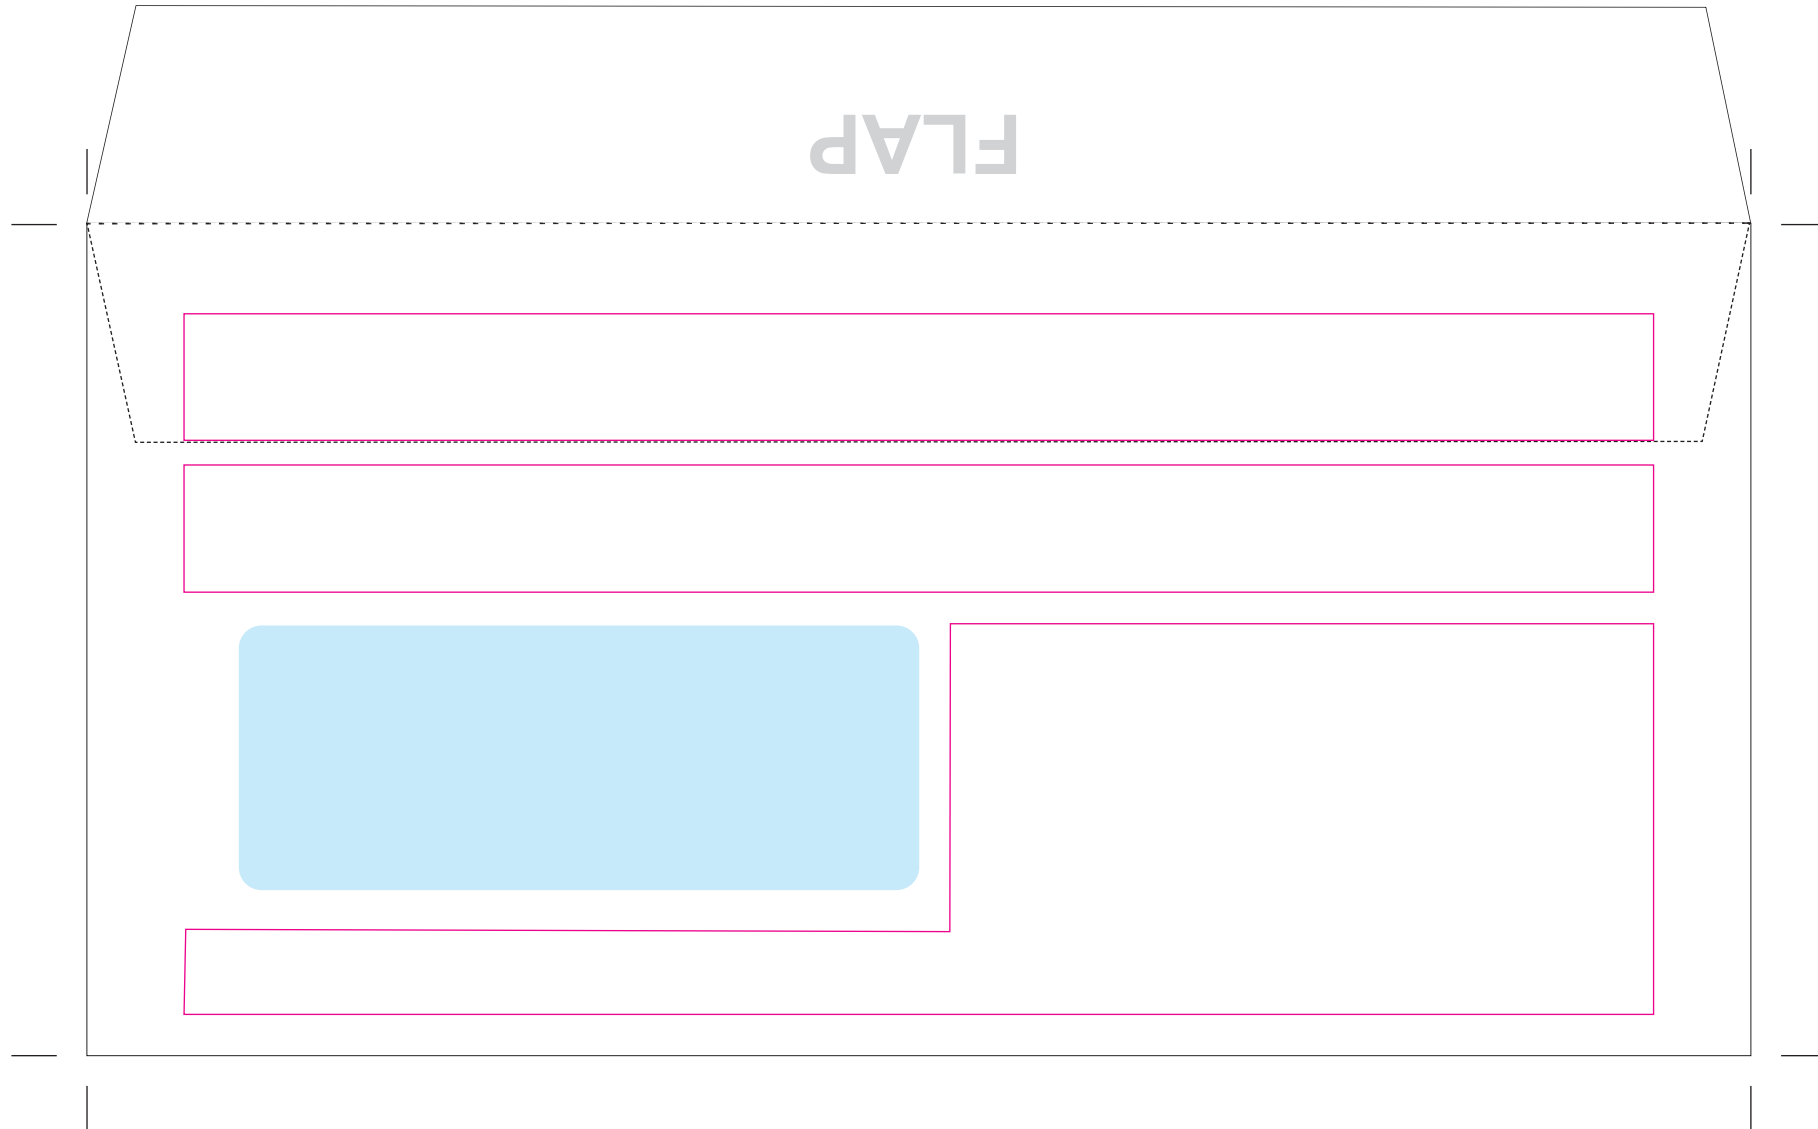

Finished Size - 110mm x 220mm

Flap cannot be printed on

Keep all artwork/text inside the pink lines

#### Pre-made Envelope - DL Window

— Finished Size

- - - - - Flap

— Print Area/Text Limit/Quiet Border

■ Window

Overall Dimension:

220mm x 110mm