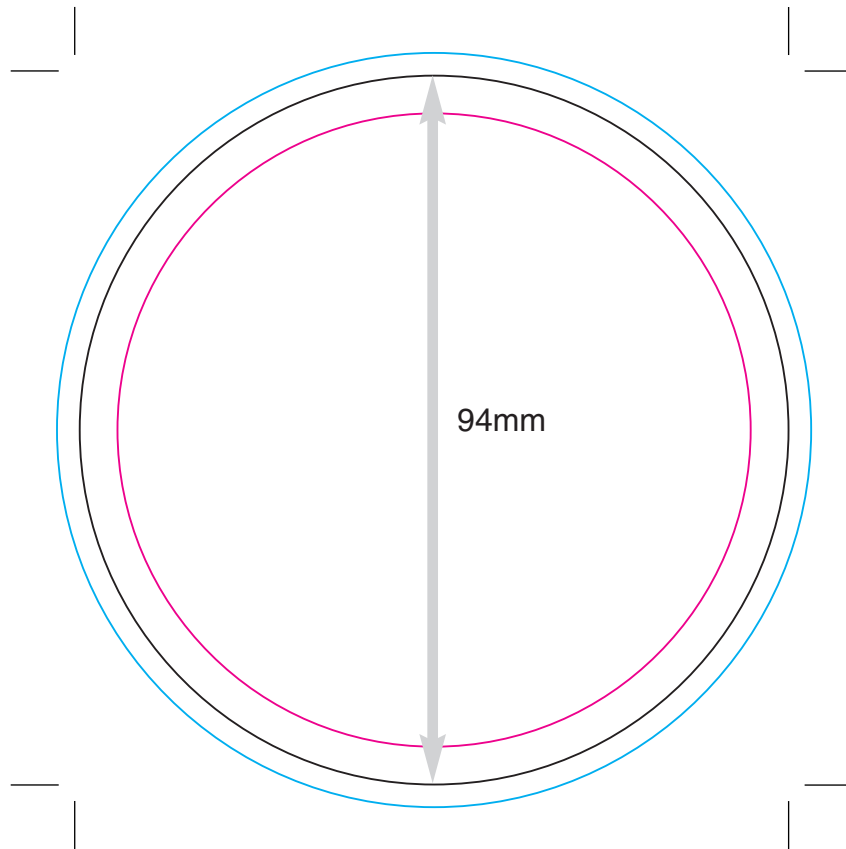

bleed diameter 100mm
finished size diameter 94mm
safe area diameter 84mm

Beer Mat - Round

- | | |
|--|--------------------|
| — Finished Size | Overall Dimension: |
| — Bleed Area | 94mm Diameter |
| — Text Limit/Quiet Border
(text and photos not running to bleed should be within this area) | |